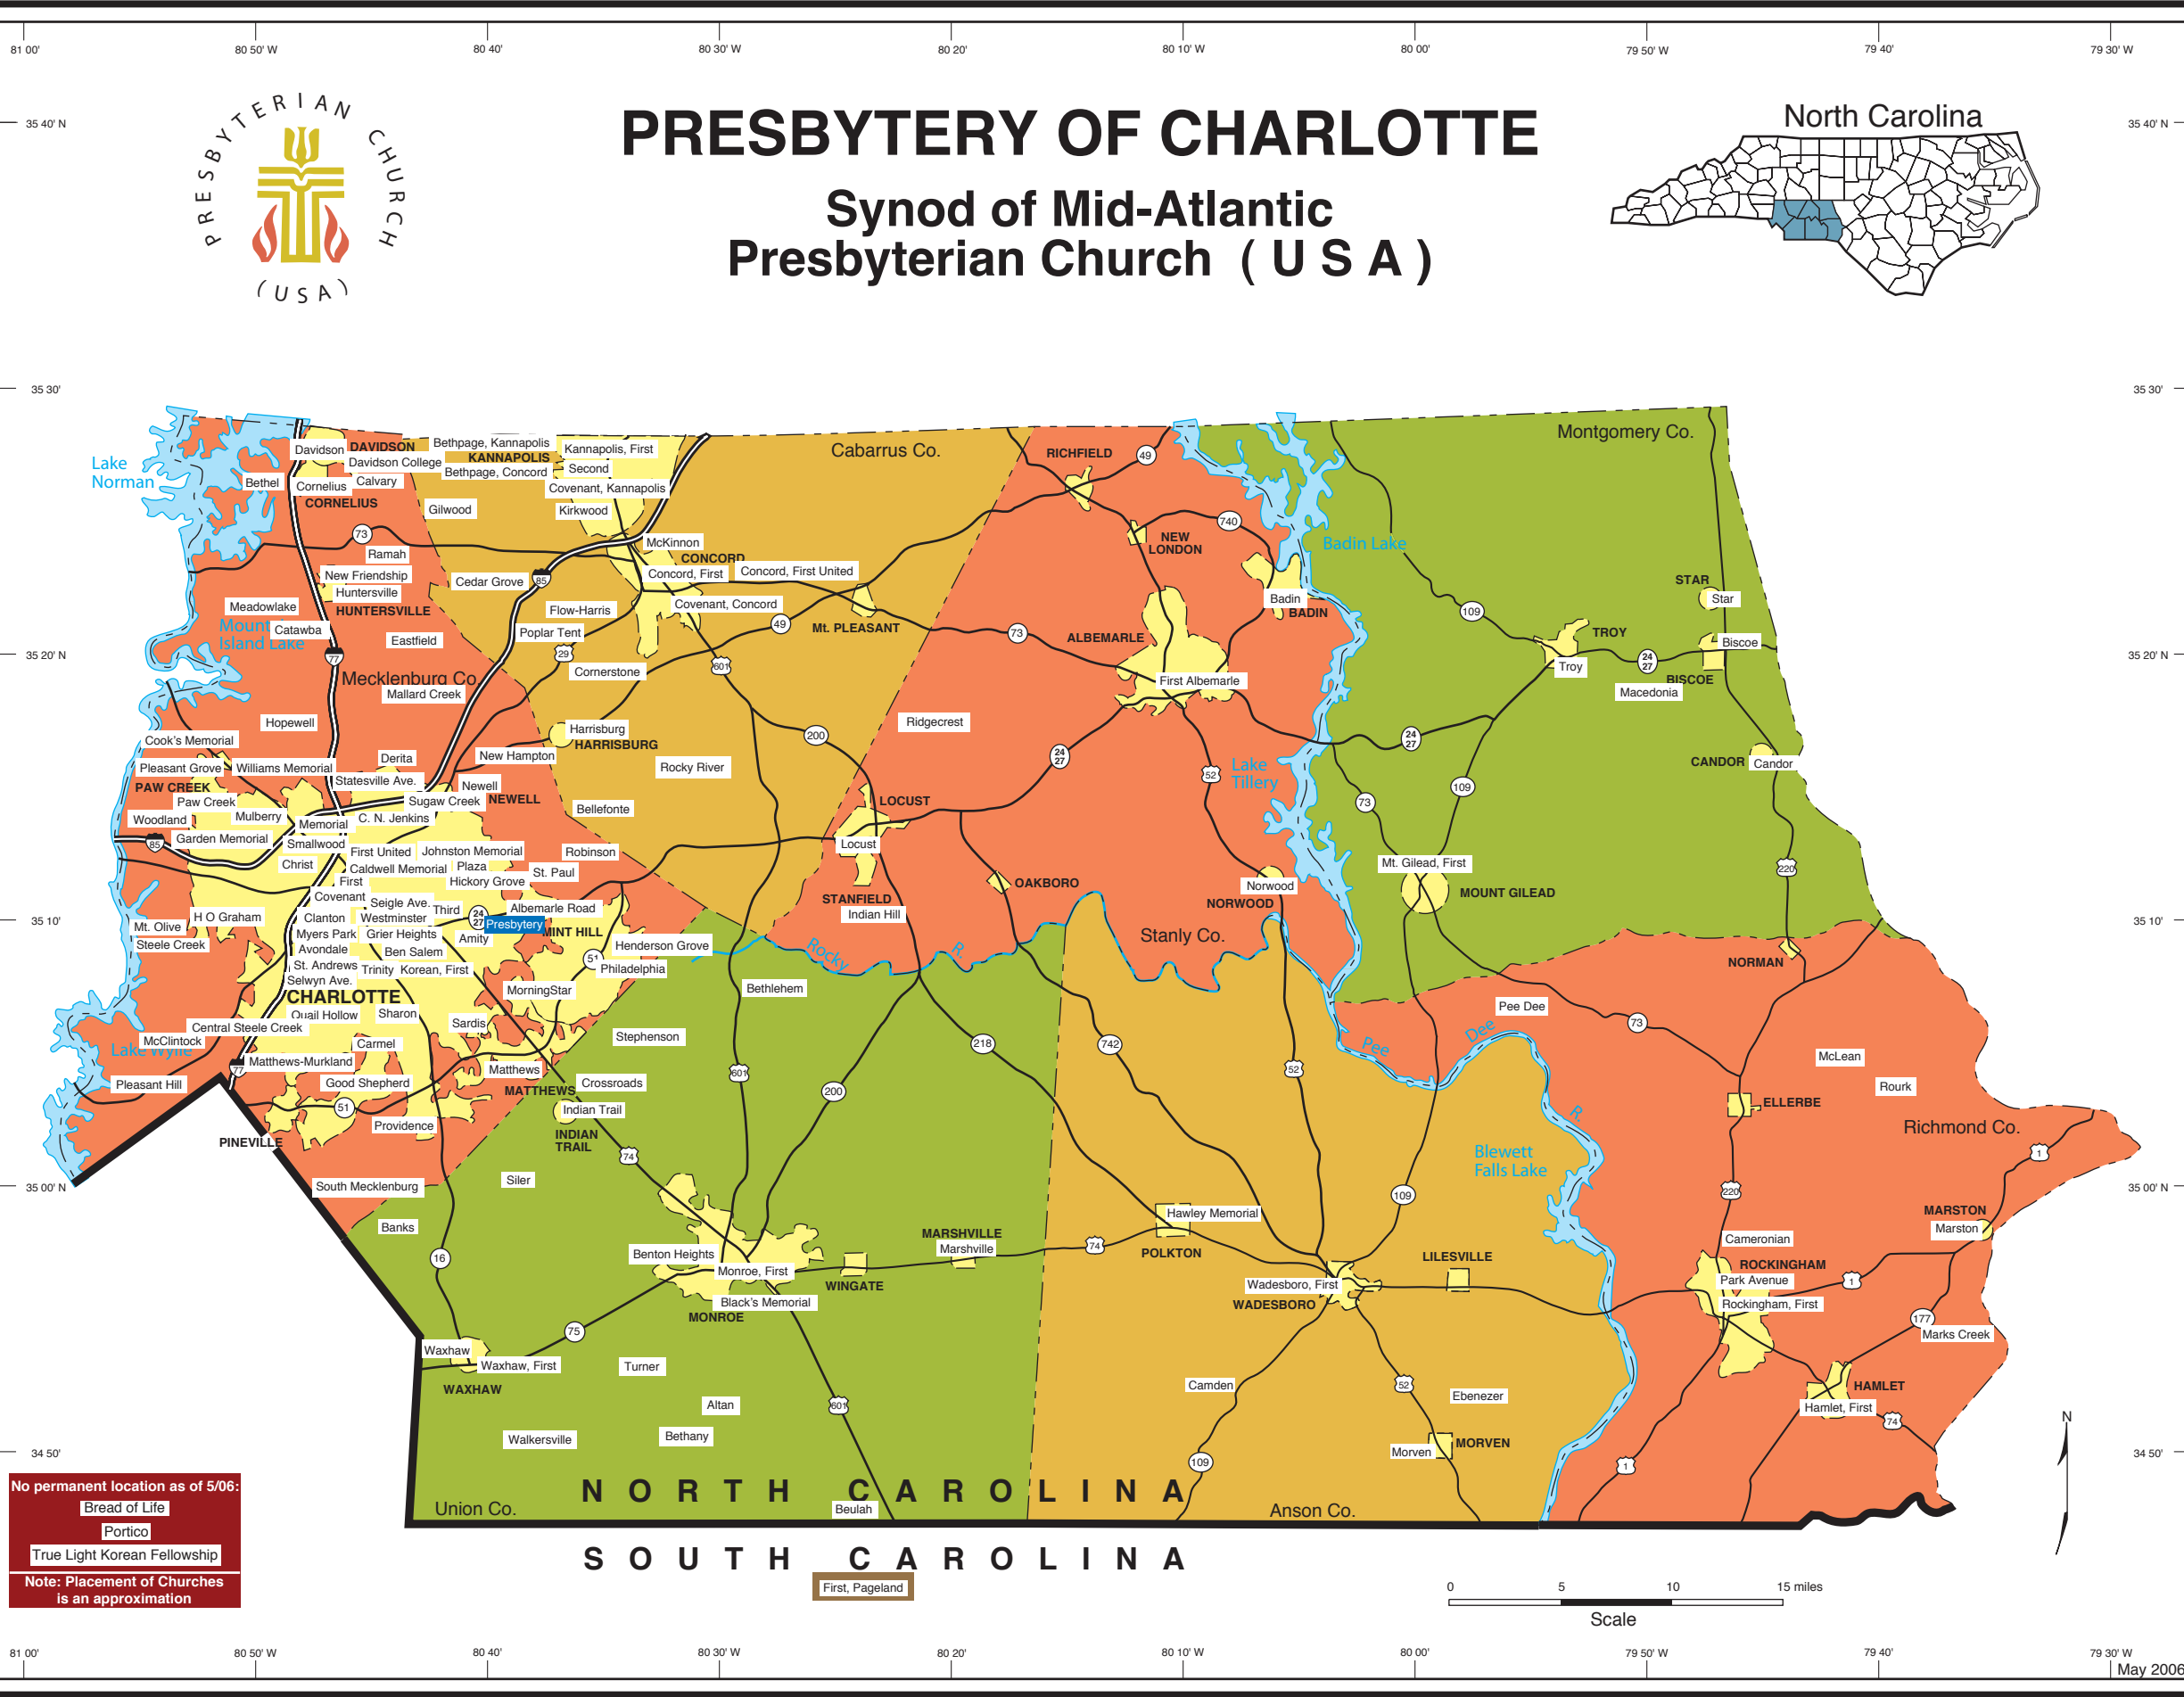

# PRESBYTERY OF CHARLOTTE

## Synod of Mid-Atlantic Presbyterian Church ( U S A )

No permanent location as of 5/06:  
Bread of Life  
Portico  
True Light Korean Fellowship  
Note: Placement of Churches  
is an approximation

NORTH CAROLINA  
SOUTH CAROLINA

0 5 10 15 miles  
Scale